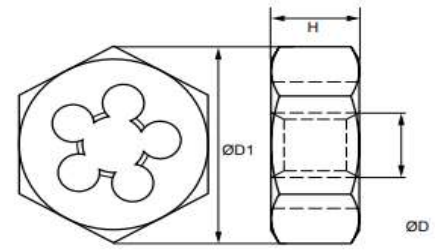

M - HSS snijmoer

maykestag
Prototap

Artikelnr: **5553HEX**

M	D	D1	H
M 3 x 0,5	3,0	19	5
M 3,5 x 0,6	3,5	19	5
M 4 x 0,7	4,0	19	5
M 5 x 0,8	4,5	19	7
M 6 x 1,0	6,0	19	7
M 7 x 1,0	7,0	22	9
M 8 x 1,25	8,0	22	9
M 9 x 1,25	9,0	22	9
M 10 x 1,5	10,0	27	11
M 11 x 1,5	11,0	27	11
M 12 x 1,75	12,0	36	14
M 14 x 2,0	14,0	36	14
M 16 x 2,0	16,0	41	18
M 18 x 2,5	18,0	41	18
M 20 x 2,5	20,0	41	18
M 22 x 2,5	22,0	50	22
M 24 x 3,0	24,0	50	22
M 27 x 3,0	27,0	60	25
M 30 x 3,5	30,0	60	25
M 33 x 3,5	33,0	60	25
M 36 x 4,0	36,0	60	25
M 39 x 4,0	39,0	70	30
M 42 x 4,5	42,0	70	30
M 45 x 4,5	45,0	85	36
M 48 x 5,0	48,0	85	36
M 52 x 5,0	52,0	85	36
M 56 x 5,5	56,0	100	36
M 60 x 5,5	60,0	100	36
M 64 x 6,0	64,0	100	36
M 68 x 6,0	68,0	115	36